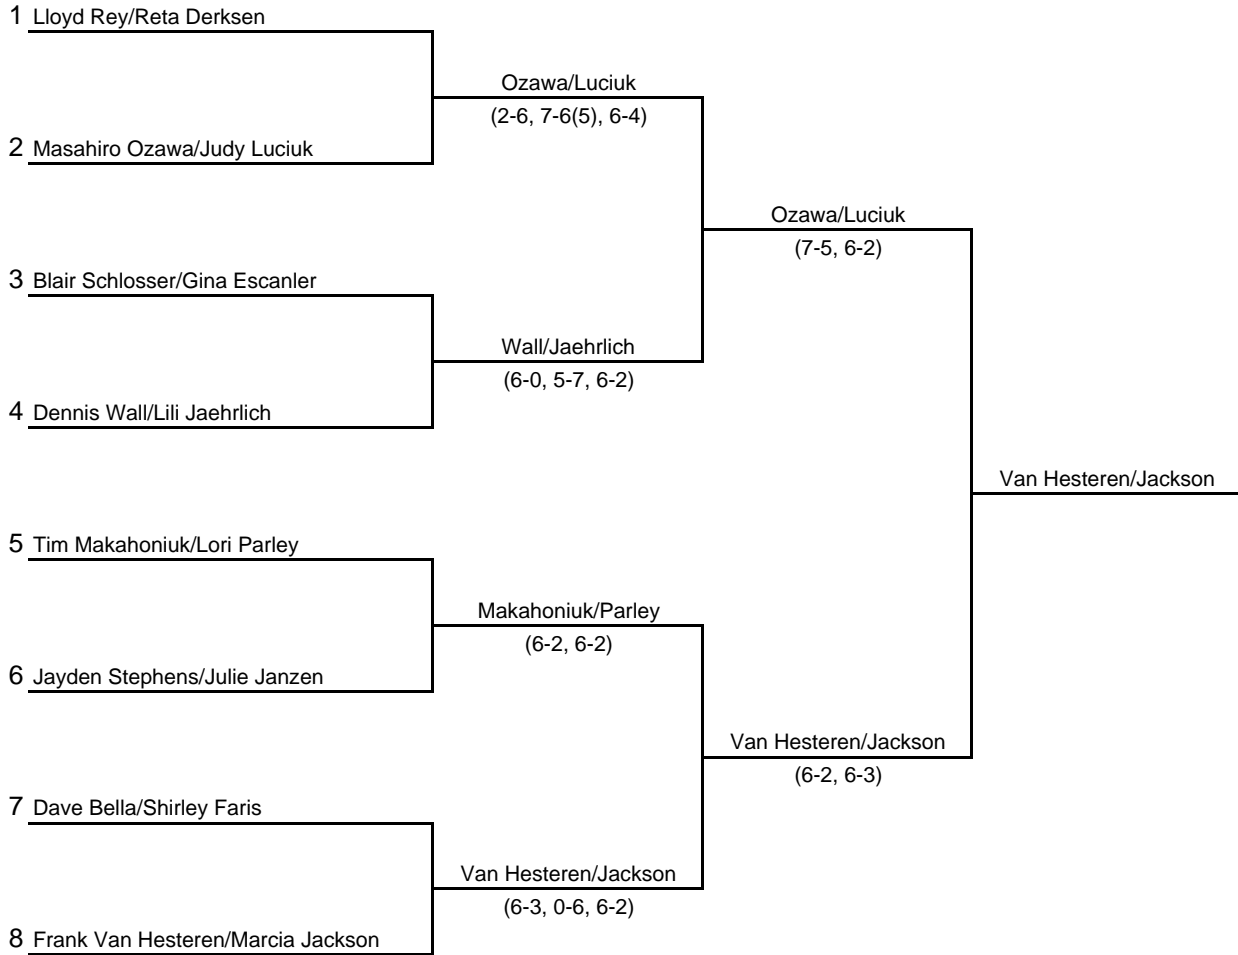

**Provincial Senior Open
Riverside Badminton and Tennis Club
July 7-9, 2006**

Mixed Doubles Over 45